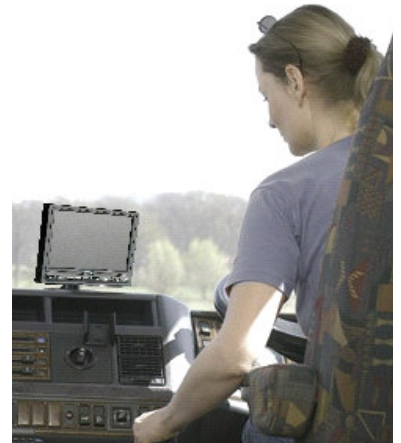

ClearView

Large Vehicle Systems

Complete system kits for commercial vehicles, 4WD's, campervans, buses, motor homes, etc - 12 and 24 volt systems

24 volt Large/Commercial Vehicles

The **CV78HD24** is a complete 32~12 volt system and includes a 7.0 inch dash/screen mounted LCD colour monitor, the a heavy duty wide angle night vision camera and a voltage/video signal processing unit. The processing unit has the ability to connect 2 cameras with heavy duty connectors, plus a third AV via the RCA input. The 20 metre video cable is heavy duty with screw connectors. Input voltage can be from 12v to 32v and is therefore suitable for virtually any vehicle. Add a 2nd camera for trailer units or see to inside a motor-home when driving. Suitable for truck & trailer units with the optional coiled connector.

12 volt Large/Commercial Vehicles

The **CV78HD12** is a dedicated 12 volt system with the same features as the 24 volt system, but excludes the 32~12v voltage/video signal processing unit.

CCD120HD Night Vision Camera.
120° wide angle

LCD700 7" LCD Colour Monitor. 2 AV inputs with remote control

32~12 volt converter and signal processing unit (CV78HD24 only)

Options

CCD120WD Dome Night Vision camera

Heavy Duty Truck & Trailer Connector