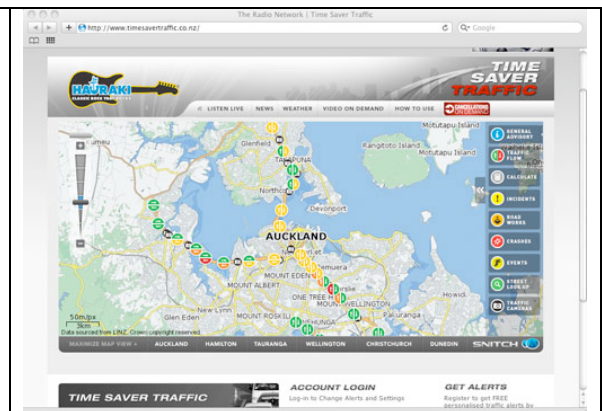

Product Specifications

Snitch GPS Vehicle Tracking System

Snitch is perfect for personal use vehicles so you can quickly and easily know where your vehicle is. Your Snitch will give you full real time tracking with a location update every 200 metres.

With a secure login via the Snitch website you can view the vehicle's progress 24/7 from any internet capable computer. You can also text Snitch for the address of your vehicle. Snitch will text you back the actual address of your vehicle (not just the GPS co-ordinates).

Ongoing costs of $22 (plus GST) per month Apply plus the cost of any TXT sent from the Snitch. And with an AVS alarm installed as well you will Receive a text message if the alarm is activated.

This pack includes:

- SA3810 Snitch GPS tracking unit
- Vodafone SIM card to enable SMS communication
- All hardware for a standard installation

The price does not include installation, ongoing monthly charges or the cost of any SMS sent from the Snitch. Please contact your nearest 5 Star Car Alarm dealer for an installation quote.

Customer will need to complete a registration form before the product will be released from Snitch. Approx. 72-hour window after registration accepted. Customer is charged an ongoing monthly plan of $22 + GST and 22c + GST per TXT direct from Snitch. Terms of trade discounts do not apply to this product and payment may be required before delivery.

Design and specifications subject to change without notice.
Note: All products come with full Manufacturers Warranty.