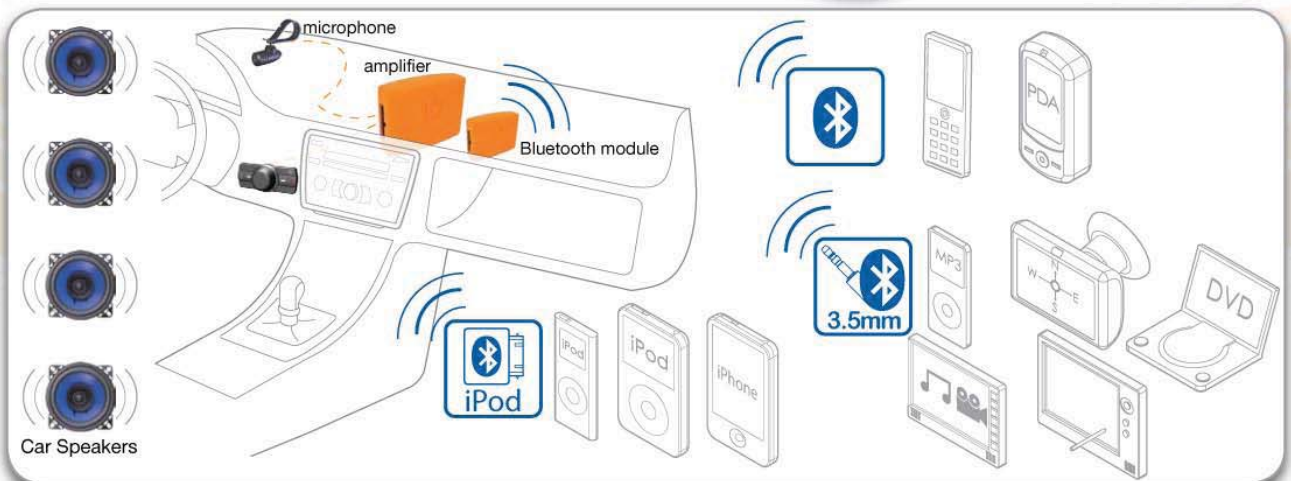

# YOUR JOURNEY, YOUR MUSIC

iO PLAY opens up the world of Music streaming & Mobile Phone Handsfree possibilities. iO PLAY allows the use of portable audio devices – such as MP3 players, mobile phones and Sat Nav – through your car stereo system simultaneously and wirelessly using Bluetooth technology. iO Play has been designed primarily for the music lover, but possesses the added benefits of enhanced hands-free and Sat Nav functionality.

Simultaneously make and receive phone calls while streaming music from a 2nd portable device.

Easy to use iO PLAY control console, which can be mounted anywhere in your vehicle.

Make your journey more exciting with excellent sound quality and performance, using Class-D Amplifier Technology.

All your connected audio managed the way you need it to be with "iO" AudioSense Technology.

Innovative design that will easily fit your vehicle and your audio system.

Enjoy auto-connect when you enter your vehicle by storing up to 5 portable devices in iO PLAY memory.

### 3.5MM BLUETOOTH ADAPTOR

Bluetooth stereo (A2DP) Music Streaming Adaptor for wirelessly streaming your music tracks through your iO PLAY from your non-Bluetooth portable devices, such as Portable Sat Nav, MP3 Player, UMPC, PDA etc... into all of your existing vehicle speakers with excellent sound quality.